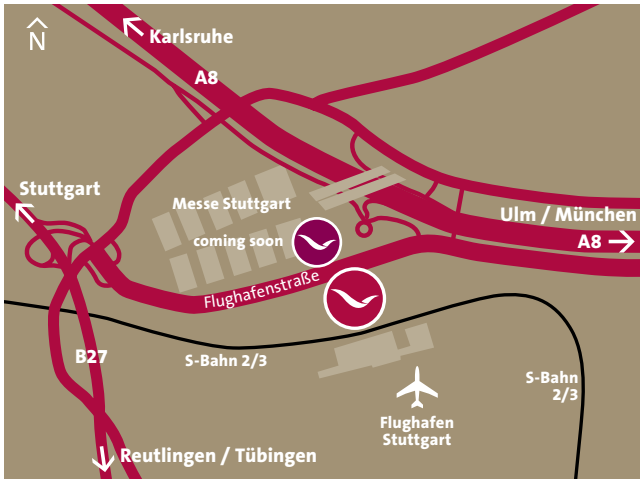

### Direction from the Airport

If you leave the airport via the exit in terminal 3 the Mövenpick Hotel Stuttgart Airport is located exactly opposite.

### Direction by Train

From Stuttgart-Hauptbahnhof take the Tramline S2 or S3 direction Airport/Flughafen – Exit Airport/Flughafen.

### Driving direction from the North

From Hamburg – A7 direction Wuerzburg – A3 direction Frankfurt – A81 direction Singen – A8 direction Munich – Exit Airport/Flughafen.

From Berlin – A9 direction Munich – A6 direction Heilbronn – A81 direction Singen – A8 direction Munich – Exit Airport/Flughafen.

### Driving direction from the South

From Singen – A81 direction Stuttgart – A8 direction Munich – Exit Airport/Flughafen.